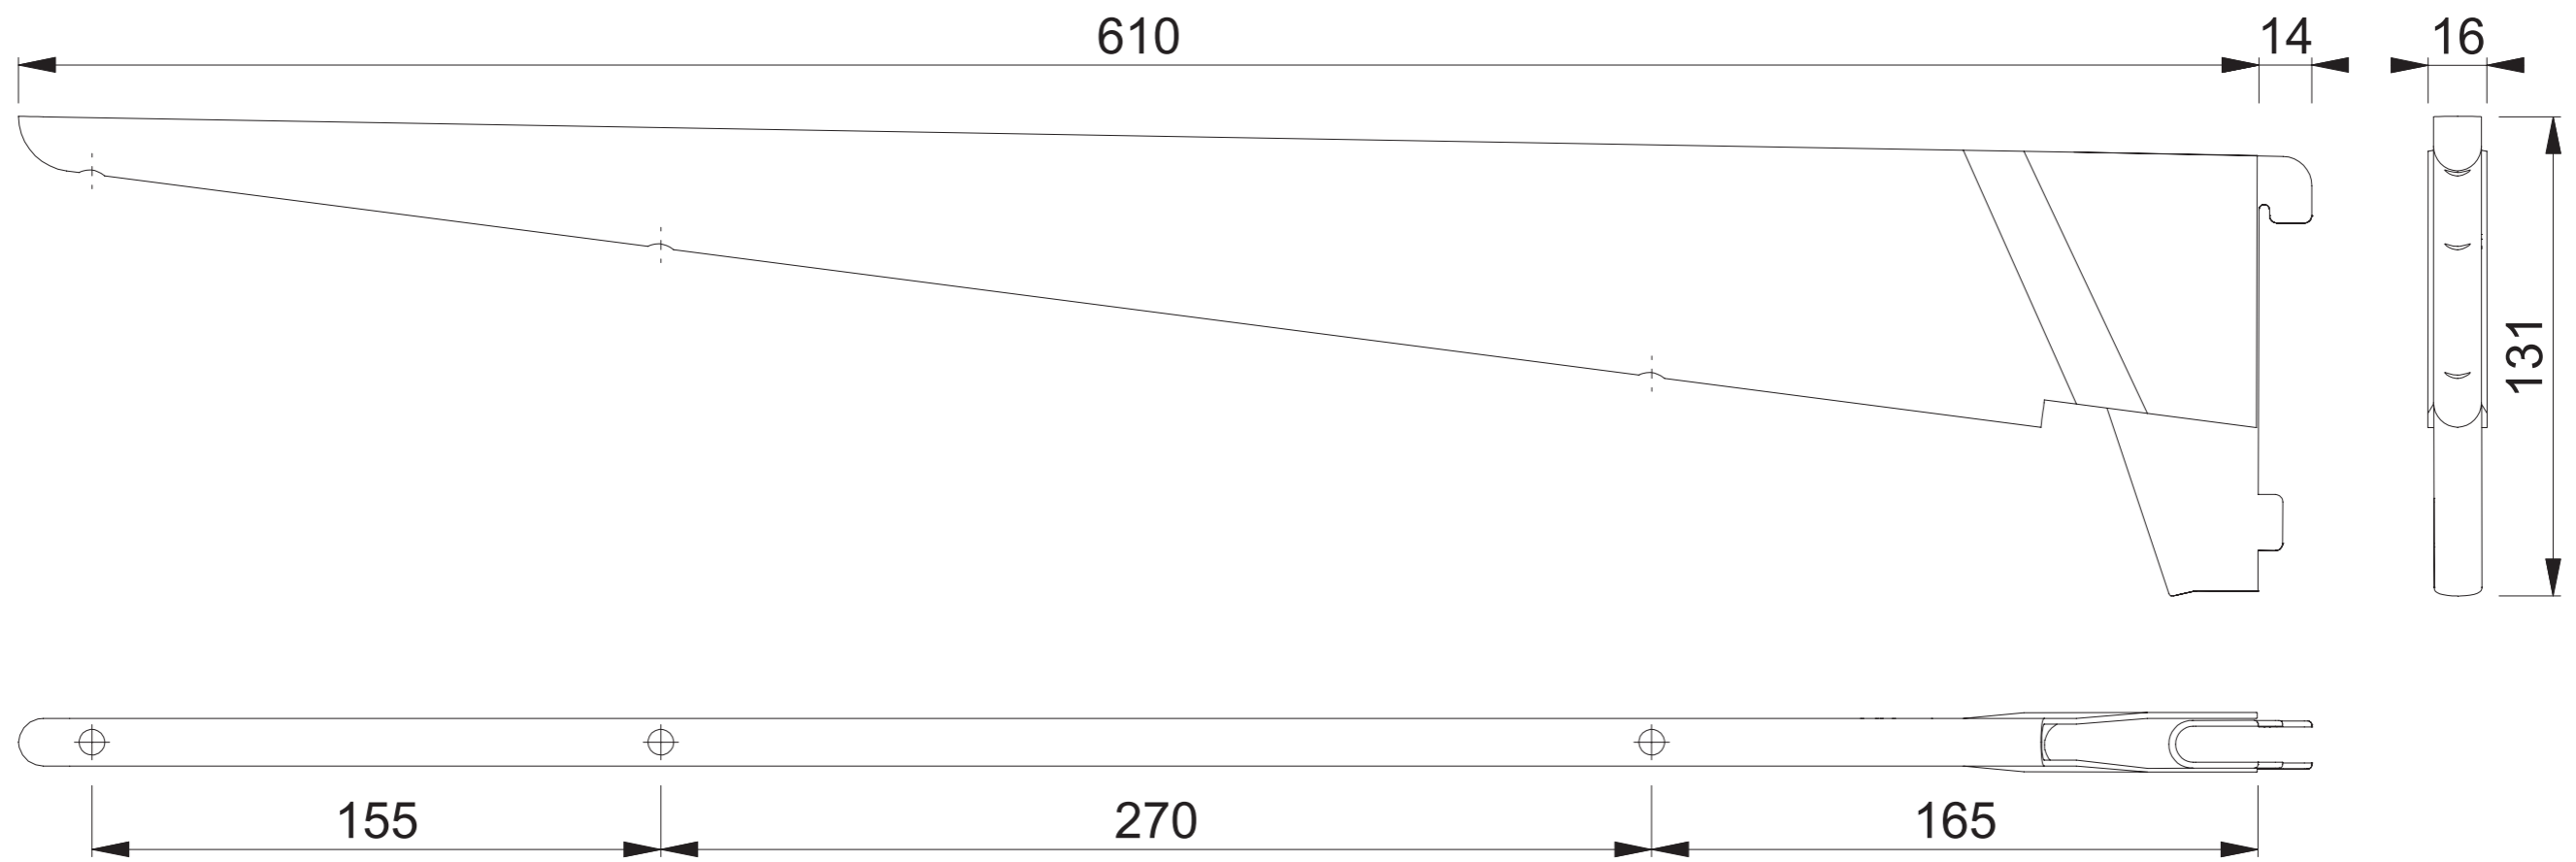

AR-BR610 (610mm Reinforced Bracket)

These documents are property of HOPPE (UK) LTD, Standerford, Wolverhampton and are protected by both copyright and fair trade law. Any reproduction, reprint, copying, passing on to third parties and whichever use of these documents or parts thereof is prohibited, except with prior written consent of HOPPE.

Scale 1:2	Drawn by J.Renhard	Date 04.03.15	Drawing No. c9502011e001	ARRONE The Complete Range
--------------	-----------------------	------------------	-----------------------------	-------------------------------------