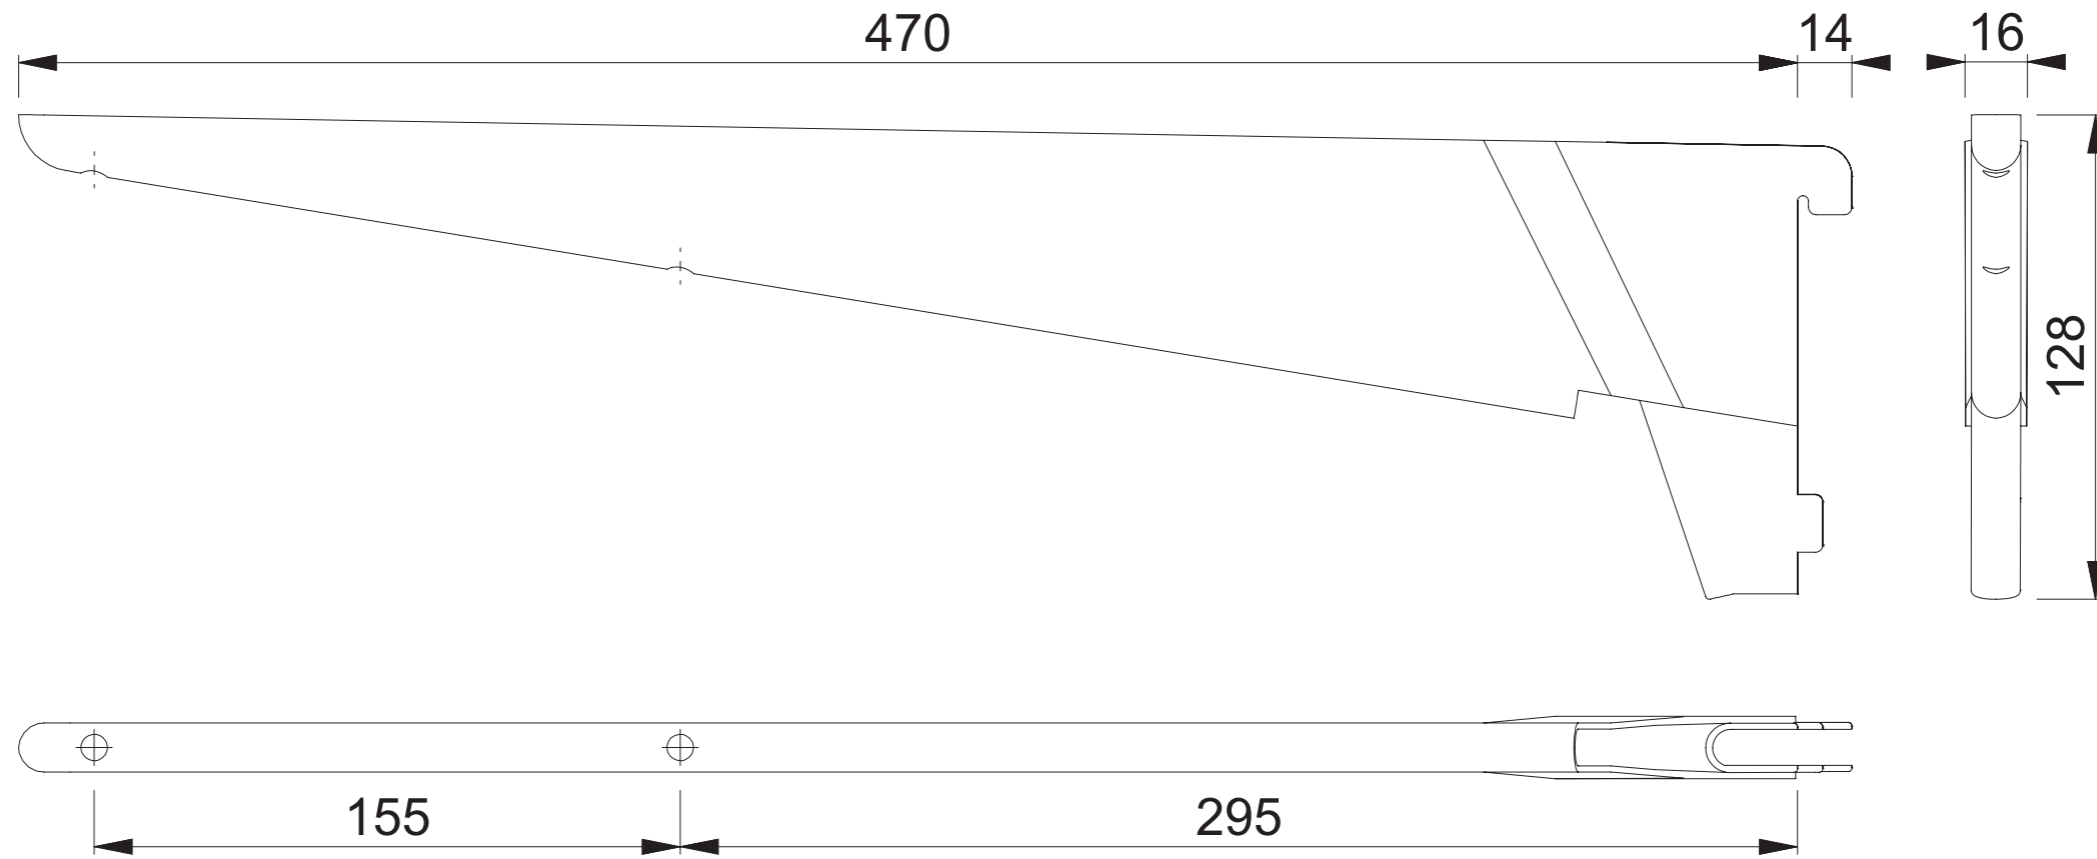

# AR-BR470 (470mm Reinforced Bracket)

These documents are property of HOPPE (UK) LTD, Standerford, Wolverhampton and are protected by both copyright and fair trade law. Any reproduction, reprint, copying, passing on to third parties and whichever use of these documents or parts thereof is prohibited, except with prior written consent of HOPPE.

Scale 1:2	Drawn by J.Renhard	Date 04.03.15	Drawing No. c9502010e001	<b>ARRONE</b> The Complete Range
--------------	-----------------------	------------------	-----------------------------	-------------------------------------