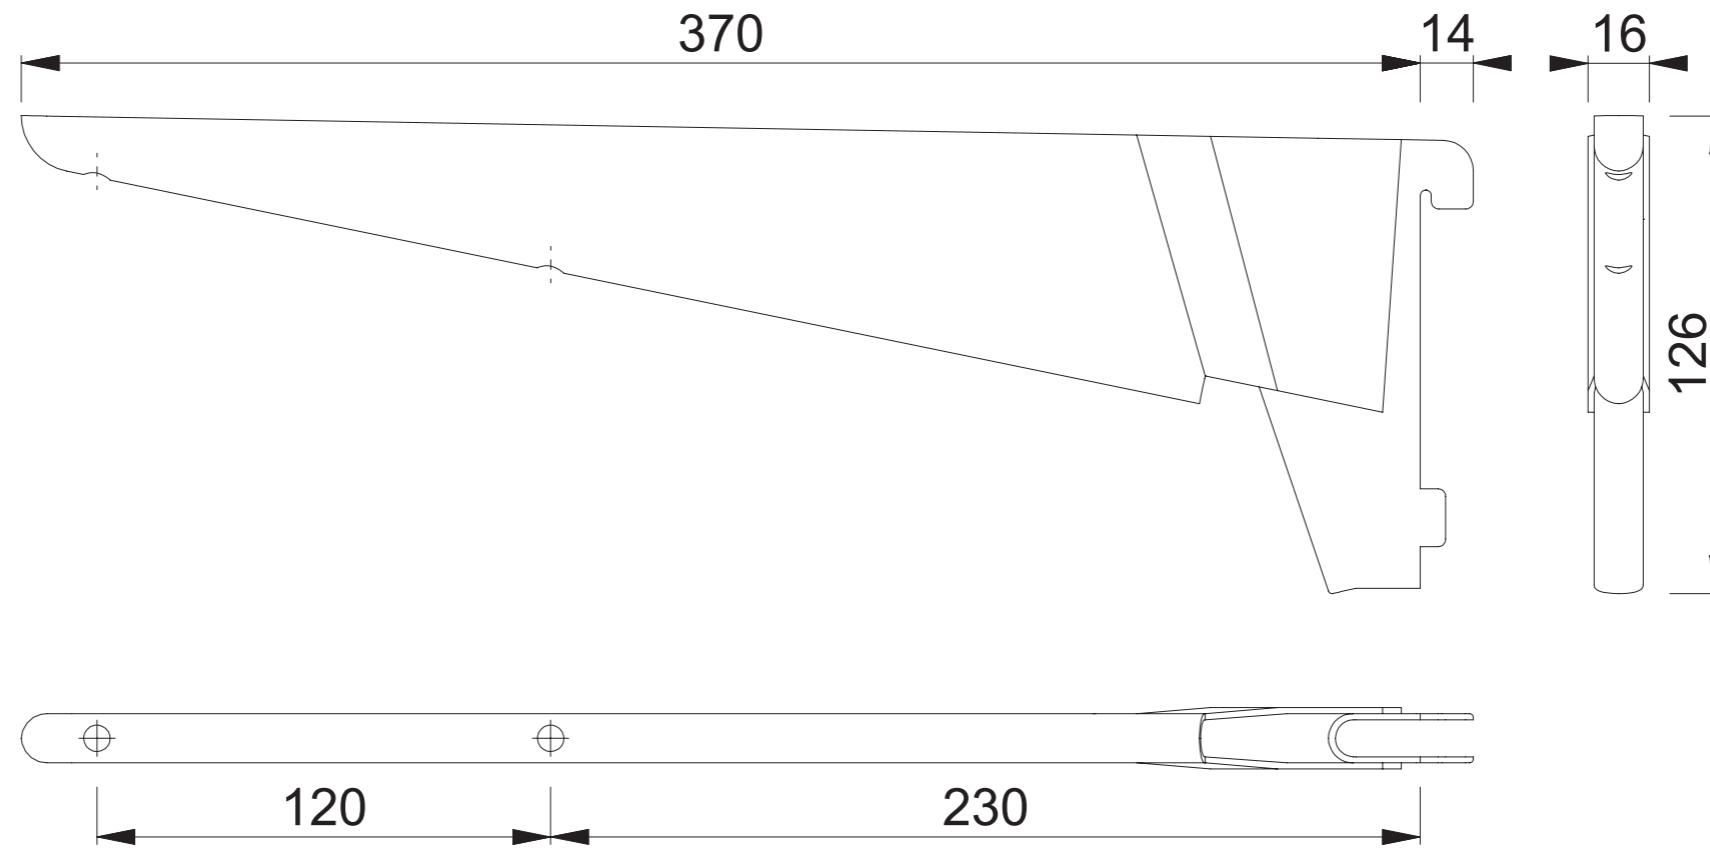

# AR-BR370 (370mm Reinforced Bracket)

These documents are property of HOPPE (UK) LTD, Standerford, Wolverhampton and are protected by both copyright and fair trade law. Any reproduction, reprint, copying, passing on to third parties and whichever use of these documents or parts thereof is prohibited, except with prior written consent of HOPPE.

Scale 1:2	Drawn by J.Renhard	Date 04.03.15	Drawing No. c9502009e001	<b>ARRONE</b> The Complete Range
--------------	-----------------------	------------------	-----------------------------	-------------------------------------