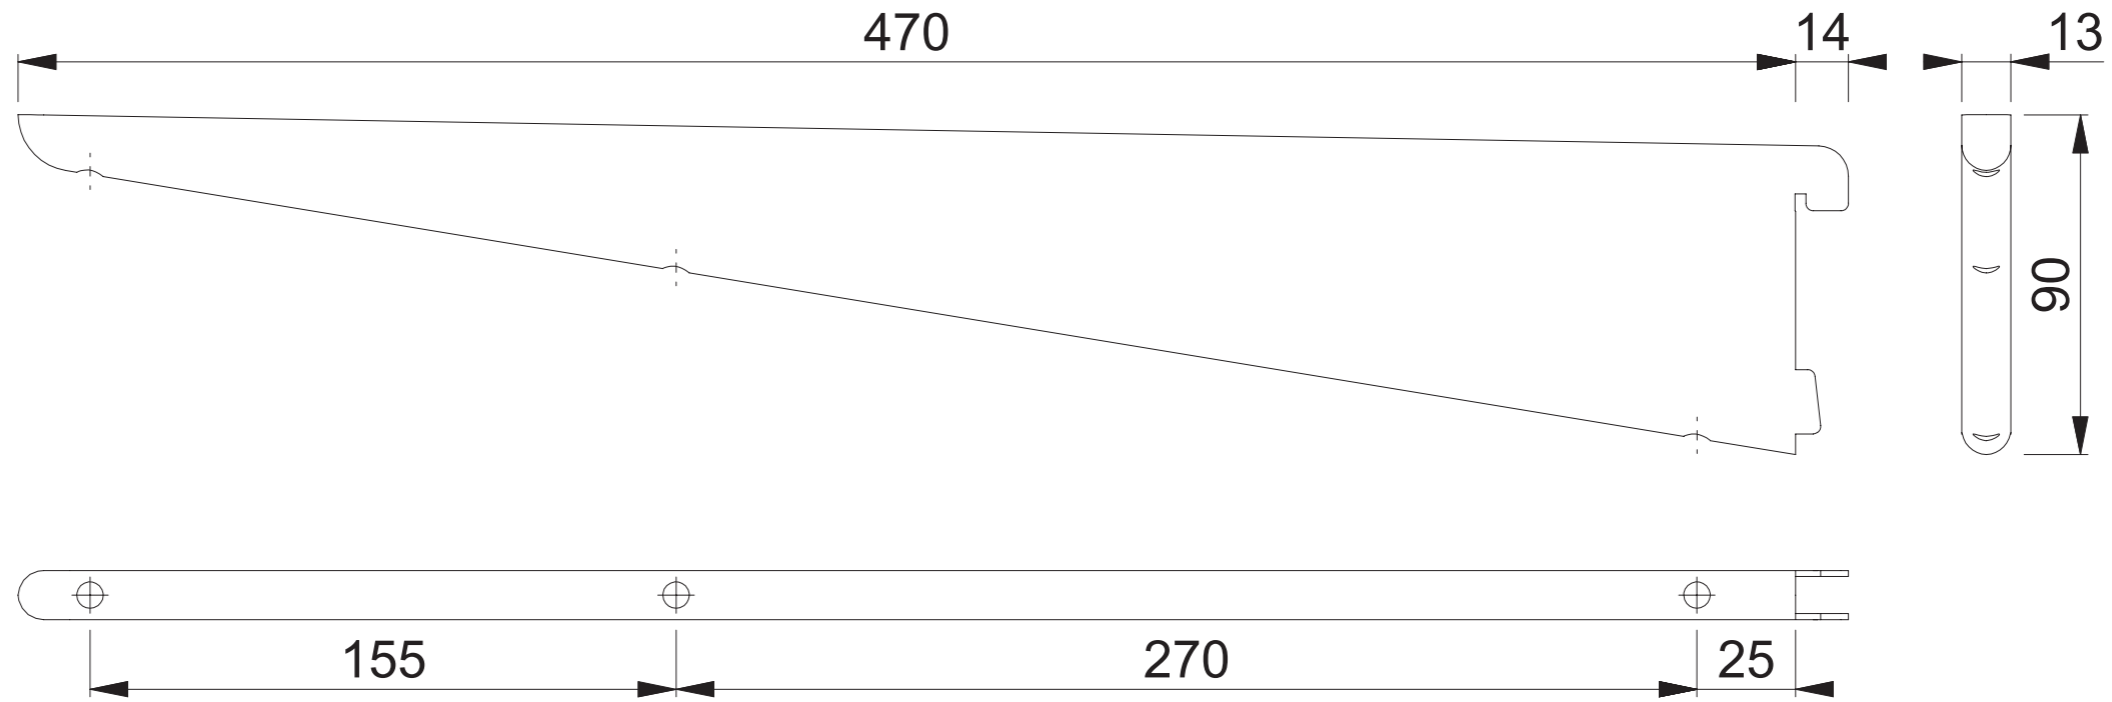

AR-B470 (470mm Bracket)

These documents are property of HOPPE (UK) LTD, Standerford, Wolverhampton and are protected by both copyright and fair trade law. Any reproduction, reprint, copying, passing on to third parties and whichever use of these documents or parts thereof is prohibited, except with prior written consent of HOPPE.

Scale 1:2	Drawn by J.Renhard	Date 04.03.15	Drawing No. c9502007e001	ARRONE The Complete Range
--------------	-----------------------	------------------	-----------------------------	-------------------------------------