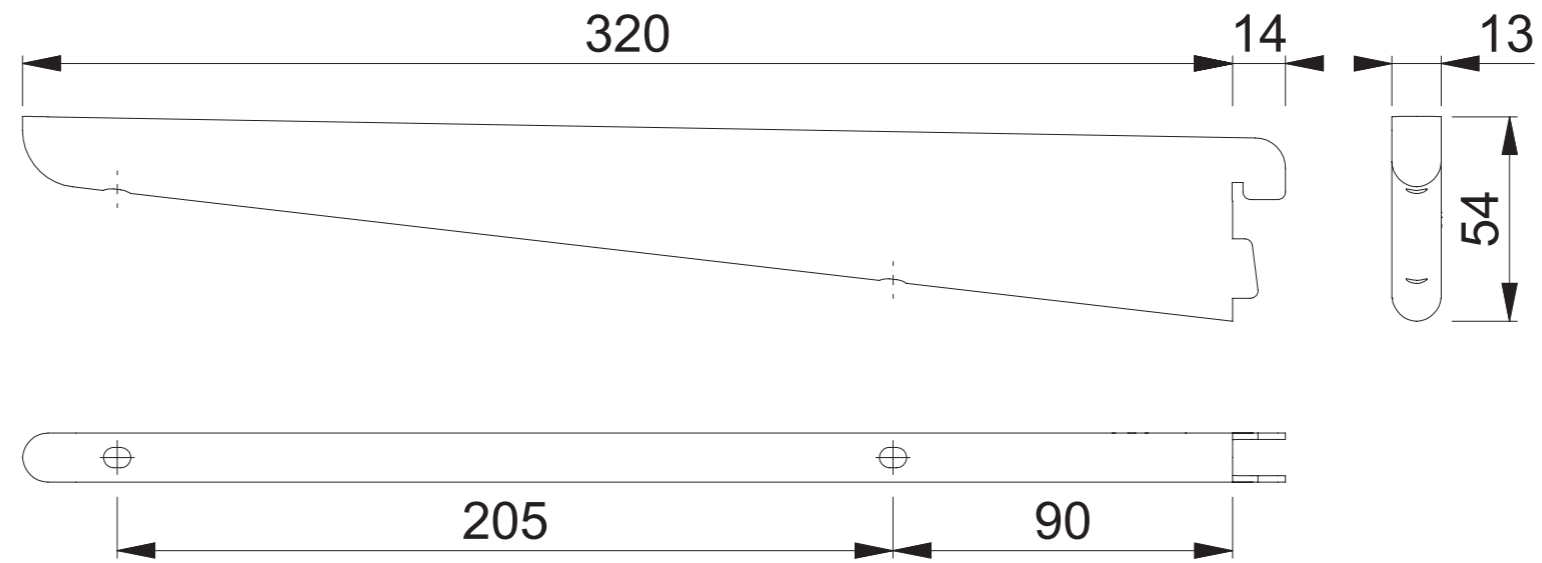

AR-B320 (320mm Bracket)

These documents are property of HOPPE (UK) LTD, Standerford, Wolverhampton and are protected by both copyright and fair trade law. Any reproduction, reprint, copying, passing on to third parties and whichever use of these documents or parts thereof is prohibited, except with prior written consent of HOPPE.

Scale 1:2	Drawn by J.Renhard	Date 04.03.15	Drawing No. c9502005e001	ARRONE The Complete Range
--------------	-----------------------	------------------	-----------------------------	-------------------------------------