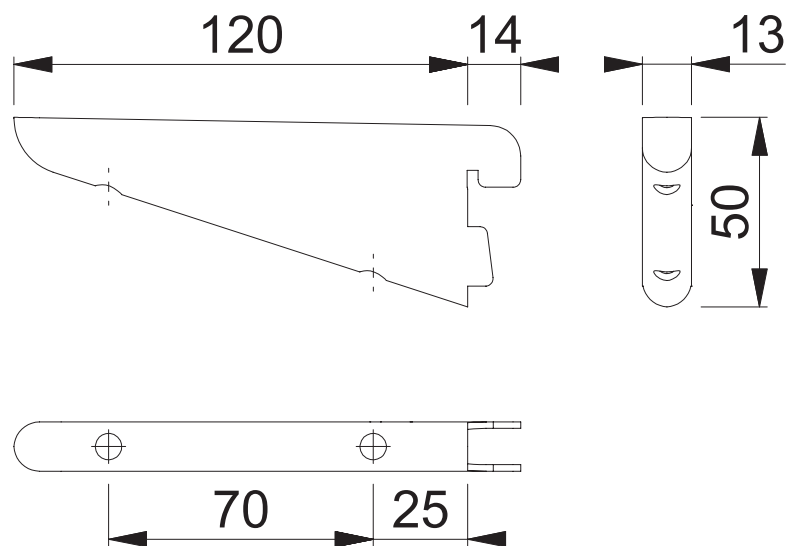

# AR-B120 (120mm Bracket)

These documents are property of HOPPE (UK), Wolverhampton and are protected by both copyright and fair trade law. Any reproduction, reprint, copying, passing on to third parties and whichever use of these documents or parts thereof is prohibited, except with prior written consent of HOPPE.

Scale 1:2	Name J. Renhard	Date 10.03.15	Drawing No: c9502001e001	<b>ARRONE</b> The Complete Range
--------------	--------------------	------------------	-----------------------------	-------------------------------------