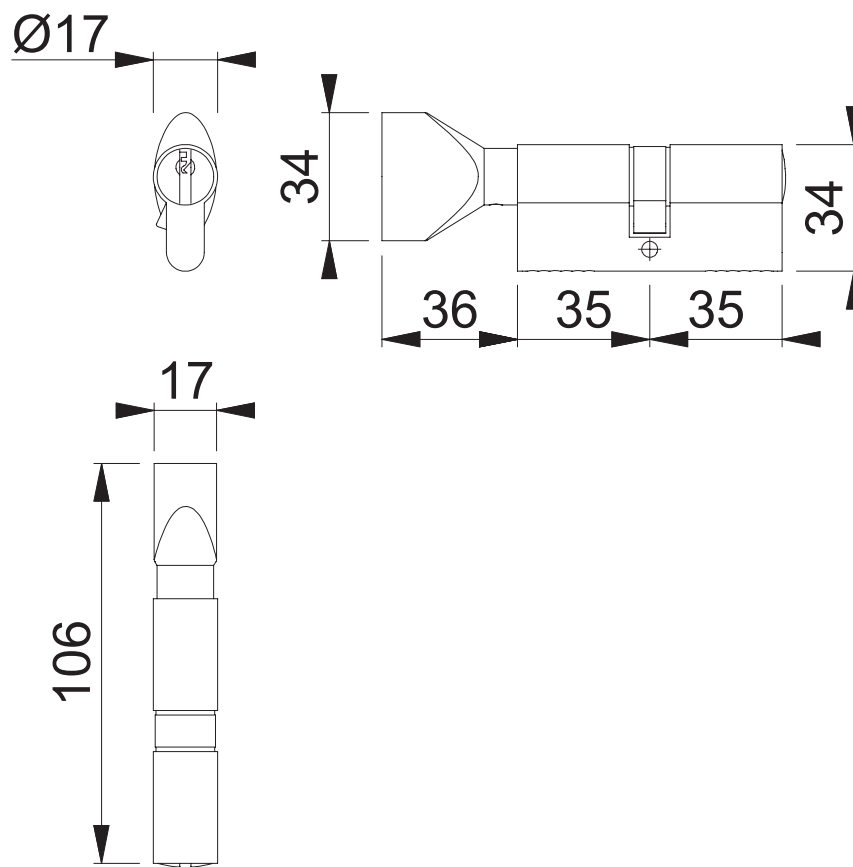

# AR-781-B (35/35mm Key and Arch Turn Euro Cylinder)

These documents are property of HOPPE (UK), Wolverhampton and are protected by both copyright and fair trade law. Any reproduction, reprint, copying, passing on to third parties and whichever use of these documents or parts thereof is prohibited, except with prior written consent of HOPPE.

Scale 1:2	Name J. Renhard	Date 13.03.15	Drawing No: c1212011g001	<b>ARRONE</b> The Complete Range
--------------	--------------------	------------------	-----------------------------	-------------------------------------