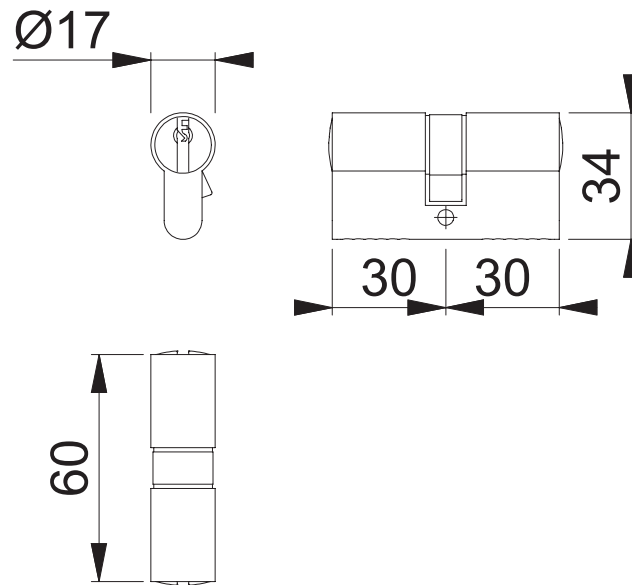

# AR-130-AA (30/30mm Double Euro Profile Cylinder)

These documents are property of HOPPE (UK), Wolverhampton and are protected by both copyright and fair trade law. Any reproduction, reprint, copying, passing on to third parties and whichever use of these documents or parts thereof is prohibited, except with prior written consent of HOPPE.

Scale  
1:2

Name  
J. Renhard

Date  
23.02.15

Drawing No:

c1212014e001

**ARRONE**  
The Complete Range