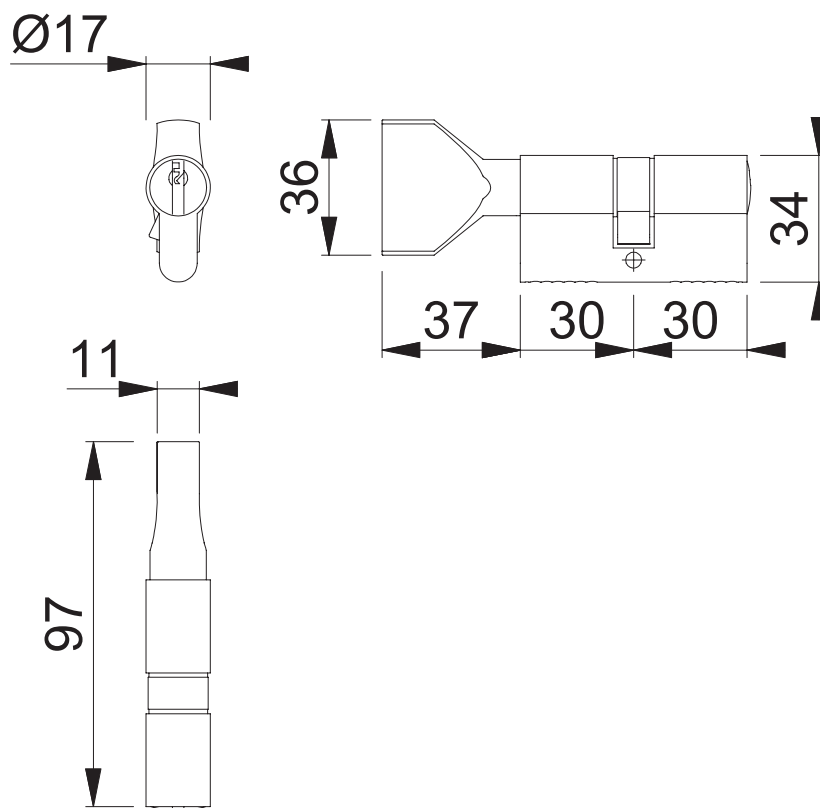

# AR-122-AA (30/30mm Key and DIN Turn Euro Cylinder)

These documents are property of HOPPE (UK), Wolverhampton and are protected by both copyright and fair trade law. Any reproduction, reprint, copying, passing on to third parties and whichever use of these documents or parts thereof is prohibited, except with prior written consent of HOPPE.

Scale  
1:2

Name  
J. Renhard

Date  
03.03.15

Drawing No:

c1212023g001

**ARRONE**  
The Complete Range