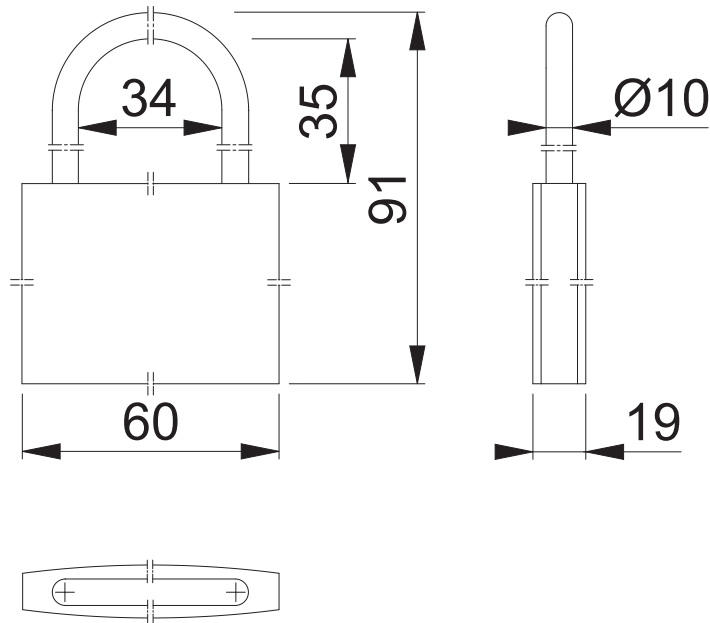

Copyright © HOPPE AG

These documents are property of HOPPE (UK) LTD, Wolverhampton and are protected by both copyright and fair trade law. Any reproduction, reprint, copying, passing on to third parties and whichever use of these documents or parts thereof is prohibited, except with prior written consent of HOPPE.

Scale	Name	Date	Drawing No. / Source
-	HHA	26.02.26	-

Article-Titleblock CAD-database

AB-65/60

ARRONE