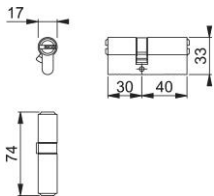

# Product data sheet

AR2130

ARRONE Euro profile 6 pin dimple cylinder:

- Cylinder type: Double cylinder
- Keying function: Keyed to differ
- Number of keys: 5 servant keys
- Testing: **BS EN 1303**

Article number	89002212
Product ref.	AR-KD-2130-AC-SNP
EAN-Code	5051358069862
Country of origin	China
CN-Code	83014011
Door type	wooden door/metal door
Number of pins	6
Pinning, Keying and Security	6 pin keyed to differ
Fixings	M5 screw, minimum length 55 mm
Cylinder length	30/40 mm - 70 mm overall length
Keyway section	FPG - section
Security	antipick & antidrill
Finish	satin nickel plate
Cylinder finish	satin nickel plated
Range	ARRONE Range
Packing unit	1
Outer carton	1