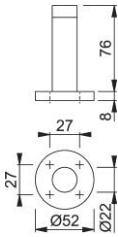

## accessories

Plus

AR934

ARRONE stainless steel wall fix door stop on rose:

- With attached rubber buffer
- Fixing: concealed, multi-purpose screws

Article number	89001806
Product ref.	AR934A-SSS-A2
EAN-Code	5051358067714
Country of origin	China
CN-Code	83025000
Door type	wooden door
Fixings	Timber door fixings/concealed fix
Shape	cylinder
Projection	76 mm
Mounting type	Wall mounted
Finish	Satin Stainless Steel
Range	ARRONE Range
Packing unit	10
Outer carton	100