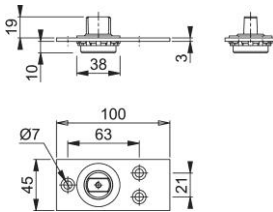

Product data sheet

AR700-P

ARRONE door pivot:

- Supplied with floor mounted fixings
- Material: Stainless steel, Steel
- Max. door weight 150 kg

Article number	89001470
Product ref.	AR700-P-SSS-A2
EAN-Code	5051358080690
Country of origin	Taiwan
CN-Code	83026000
Door type	
Fixings	Floor fixings with wall plugs
Dimensions	length 100 mm x wide 45 mm x height 35 mm
Door weight	Maximum door mass 150 kg
Finish	Satin Stainless Steel effect
Range	ARRONE Range
Packing unit	60
Outer carton	44