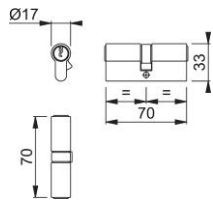

Product data sheet

AR680

ARRONE Euro profile 6 pin cylinder:

- Cylinder type: Double cylinder
- Keying function: Keyed to differ
- Number of keys: 3 keys cut to differ
- Testing: **BS EN 1634** Part 1. Assessed for use on 30, 60, 90 and 120 minutes timber fire doors and 120 minutes on steel fire doors.

Article number	89000106
Product ref.	AR-KD/680-70-MNP
EAN-Code	5051358073692
Country of origin	China
CN-Code	83014011
Door type	wooden door/metal door
Number of pins	6
Pinning, Keying and Security	6 pin keyed to differ
Fixings	M5x70 mm
Cylinder length	35/35 mm - 70 mm overall length
Keyway section	S - Section
Security	
Finish	Matt Nickel Plated
Cylinder finish	Matt Nickel Plated
Range	ARRONE Range
Packing unit	10
Outer carton	50