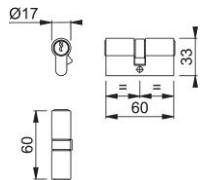

### Plus

AR680

ARRONE Euro profile 6 pin cylinder:

- Cylinder type: double cylinder
- Keying function: keyed to differ
- Number of keys: 3 keys cut to differ
- Testing: **BS EN 1634-1**. Assessed for use on 30, 60, 90 and 120 minute timber fire doors and 120 minute on steel fire doors.

Article number	89000078
Product ref.	AR-KD/680-60-MNP
EAN-Code	5051358073654
Country of origin	China
CN-Code	83014011
Material	brass
Door type	wooden door/metal door
Number of pins	6
Pinning and Keying	6 pin keyed to differ
Fixings	M5x70 mm
Cylinder length	30/30 mm - 60 mm overall length
Keyway section	S - Section
Security	
Finish	MNP Matt Nickel Plated
Cylinder finish	MNP Matt Nickel Plated
Range	ARRONE Range
Packing unit	10
Outer carton	64