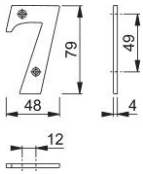

Product data sheet

accessories

AR740

ARRONE numerals and letters:

- all finishes salt spray tested to 480 hours (**BS EN 1670 Class 5**)

Article number	87143729
Product ref.	AR740-7-PB
EAN-Code	5051358073500
Country of origin	India
CN-Code	83100000
Material	zinc
Door type	wooden door
Fixings	Timber door
Characters	number 7
Height	79 mm
Drill	2 screw holes countersunk
Projection	4 mm
Finish	PBR polished brass
Range	ARRONE Range
Packing unit	0
Outer carton	0