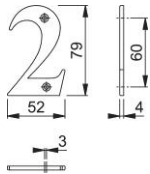

### accessories

AR740

ARRONE numerals and letters:

- all finishes salt spray tested to 480 hours (**BS EN 1670 Class 5**)

Article number	87143589
Product ref.	AR740-2-PB
EAN-Code	5051358073302
Country of origin	India
CN-Code	83100000
Material	zinc
Door type	wooden door
Fixings	Timber door
Characters	number 2
Height	79 mm
Drill	2 screw holes countersunk
Projection	4 mm
Finish	PBR polished brass
Range	ARRONE Range
Packing unit	0
Outer carton	0