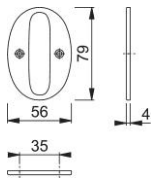

Product data sheet

accessories

AR740

ARRONE numerals and letters:

- all finishes salt spray tested to 480 hours (**BS EN 1670 Class 5**)

Article number	87143540
Product ref.	AR740-0-PC
EAN-Code	5051358073234
Country of origin	India
CN-Code	83100000
Material	zinc
Door type	wooden door
Fixings	Timber door
Characters	number 0
Height	79 mm
Drill	2 screw holes countersunk
Projection	4 mm
Finish	PCH polished chrome
Range	ARRONE Range
Packing unit	0
Outer carton	0