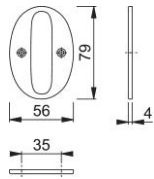

## accessories

AR740

ARRONE numerals and letters:

- All finishes salt spray tested to 480 hours (**BS EN 1670 Class 5**)

Article number	87143526
Product ref.	AR740-0-BLK
EAN-Code	5051358073210
Country of origin	China
CN-Code	83100000
Door type	wooden door
Fixings	Timber door
Characters	number 0
Height	79 mm
Drill	2 screw holes countersunk
Projection	3.5 mm
Finish	black
Range	ARRONE Range
Packing unit	0
Outer carton	0