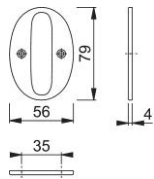

Product data sheet

accessories

AR740

ARRONE numerals and letters:

- all finishes salt spray tested to 480 hours (**BS EN 1670 Class 5**)

Article number	87143519
Product ref.	AR740-0-WHT
EAN-Code	5051358073203
Country of origin	India
CN-Code	83100000
Material	zinc
Door type	wooden door
Fixings	Timber door
Characters	number 0
Height	79 mm
Drill	2 screw holes countersunk
Projection	4 mm
Finish	RAL 9016 traffic white
Range	ARRONE Range
Packing unit	0
Outer carton	0