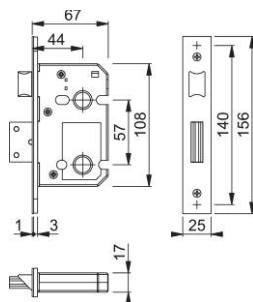

# Product data sheet

Plus

AR8023

ARRONE mortice bathroom lock:

- Function: Latchbolt and deadbolt operation
- Forend/strike material: Stainless steel
- Forend type: Double
- CE Marked: AG0103, UKCA Marked: AG7656  
- **BS EN 12209**: 2 | H | 8 | 1\* | 0 | F | - | B | 0 | 2 | 0
- Certifire approved: CF577, CE DOP: HUK0046, UKCA DOP: HUK0046-UK
- Testing: **BS EN 1634-1**. Assessed for use on 60 minute timber fire doors.
- \* The AR8023 series lock case has been successfully fire tested with the use of an intumescent kit. The supply and fitting of this intumescent kit is essential to the products compliance with the fire test and CE marking evidence it has gained. HOPPE takes no responsibility for any locks purchased and fitted without sufficient intumescent protection.

Article number	87142875
Product ref.	AR8023-63-5/8-PB
EAN-Code	5051358075351
Country of origin	China
CN-Code	83014019
Operation	Half Lever Set
Follower	8 mm furniture and 5 mm or 8 mm bathroom follower with spindle grip
Backset	44 mm, pierced for furniture and es-cutcheons at 38 mm centres
(Key)Hole size	WC
Key hole distance	57 mm
Door type	
Fixings	
Corner	square corner
Shape	square
Finish	F77 brass-coloured, polished
Face plate finish	F77 brass-coloured, polished
Range	ARRONE Range
Packing unit	10
Outer carton	20