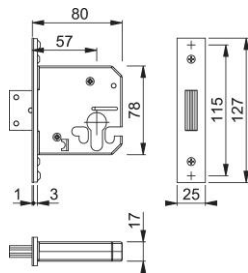

Product data sheet

Plus

AR8006

ARRONE euro, oval profile mortice deadlock case:

- Function: Deadbolt operation
- Deadbolt projection: 20 mm, single throw
- Forend/strike material: Stainless steel grade 201
- Forend type: Double
- Forend shape: Radius
- CE Marked: AG0098
- **BS EN 12209**: 2003 2 | H | 8 | 1* | 0 | F | 2 | B | A | 0 | 0
- Certifire approved: CF577; DOP: HUK0041
- Testing: **BS EN 1634-1**. Assessed for use on 30 and 60 minute timber fire doors

Article number	87142833
Product ref.	AR8006-76-PB
EAN-Code	5051358075221
Country of origin	China
CN-Code	83014019
Follower	8 mm
Backset	57 mm
(Key)Hole size	Euro profile cylinder
Key hole distance	
Door type	
Fixings	
Keying	
Corner	square corner
Shape	square
Finish	F77 brass-coloured, polished
Face plate finish	F77 brass-coloured, polished
Range	ARRONE Range
Packing unit	10
Outer carton	20