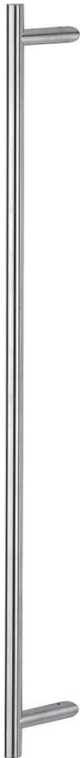

Product data sheet

Plus

AR3625CR

Article number	87141888
Product ref.	AR3625/1000BB-CR-GD-SSS
EAN-Code	4012789314779
Country of origin	China
CN-Code	83024110
Material	stainless steel: grade 316
Door thickness	10-12 mm
Unit	pair
Length	1100 mm
Fixing distance	1000 mm
Diameter	25 mm
Door type	glass door
Fixings	back to back fixing set for glass doors
Fixing distance	1000 mm
Drill	
Finish	SSS Satin Stainless Steel
Range	ARRONE Range
Packing unit	0
Outer carton	0

ARRONE front entrance pull handle:

- Material: stainless steel grade 316
- Handle diameter: 25 mm
- Fixing: back to back type M8 machine screw
- To suit door thickness: 10-12 mm