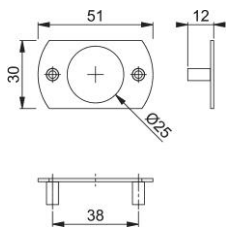

Product data sheet

Plus

AR914/AR915-PLATE

ARRONE fixing plate for half handle sets:

- Material: steel
- Fixing: none
- Suitable for AR915 and AR914 series

Article number	87137401
Product ref.	AR914/915-HS-PLATE
EAN-Code	5051358076488
Country of origin	United Kingdom
CN-Code	83014011
Material	steel
Dimensions	30x51x12 mm
Finish	BZP bright zinc plated
Range	ARRONE Range
Packing unit	100
Outer carton	500