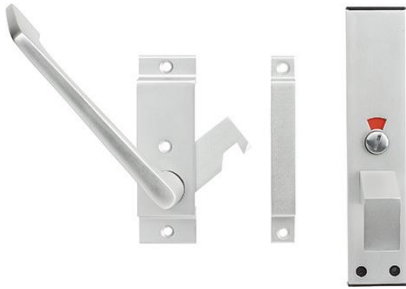

## Perform

AR-751/267U

ARRONE reversible facility furniture:

- Material: Aluminium
- Function: Suitable for hinged or sliding toilet outer or inner cubicle doors
- Red / white indicator and emergency coin release

Article number	87135280
Product ref.	AR751/15-SAA
EAN-Code	5051358067950
Country of origin	China
CN-Code	83024110
Door thickness	20-44 mm
Spindle size	8 mm and 5 mm single
Spindle length	
(Key)Hole size	emergency release with red-white indicator/turn
Door type	wooden door
Fixings	6 wood screws, 2 bolts & allen key, A2 stainless steel, pozidrive
Bearing	unsprung
Connection	solid spindle, single side reduced
Spindle size	8 mm and 5 mm single
Finish	satin anodised aluminium
Range	ARRONE Range
Packing unit	1
Outer carton	40