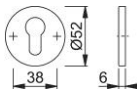

Product data sheet

AR261-ES

ARRONE escutcheon:

- Material: stainless steel grade 201
- Function: escutcheon pair for residential/commercial applications
- Keyhole: Euro profile escutcheon 6 mm
- Fixing: 4x20 mm screws

| | |
|-------------------|---------------------------------|
| Article number | 87133396 |
| Product ref. | AR261/67-SSS |
| EAN-Code | 5051358065017 |
| Country of origin | China |
| CN-Code | 83024110 |
| Material | stainless steel: grade 201 (A1) |
| Door thickness | |
| Unit | pair |
| Spindle size | |
| Spindle length | |
| (Key)Hole size | Euro profile cylinder |
| Key hole distance | |
| Door type | Metal door |
| Fixings | Metal door |
| Finish | SSS Satin Stainless Steel |
| Range | ARRONE Range |
| Packing unit | 10 |
| Outer carton | 200 |