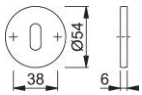

# Product data sheet

AR261-ES

ARRONE escutcheon:

- Material: stainless steel grade 201
- Function: escutcheon pair for residential/commercial applications
- Keyhole: lever lock escutcheon 6 mm
- Fixing: 4x20 mm screws

Article number	87133382
Product ref.	AR261/66-SSS
EAN-Code	5051358064997
Country of origin	China
CN-Code	83024110
Material	stainless steel: grade 201 (A1)
Door thickness	
Unit	pair
Spindle size	
Spindle length	
(Key)Hole size	lock furniture
Key hole distance	
Door type	Metal door
Fixings	Metal door
Finish	SSS Satin Stainless Steel
Range	ARRONE Range
Packing unit	10
Outer carton	200