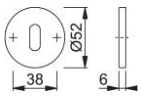

Product data sheet

AR-ESC

ARRONE escutcheon:

- Lever lock escutcheon 6 mm
- Fixing: 4x20 mm screws
- Material: Stainless steel grade 201

Article number	87133382
Product ref.	AR261/66-SSS
EAN-Code	5051358064997
Country of origin	China
CN-Code	83024110
Unit	pair
(Key)Hole size	lever key
Door type	wooden door
Fixings	M4x20 mm
Finish	F69 satin stainless steel
Range	ARRONE Range
Packing unit	10
Outer carton	200