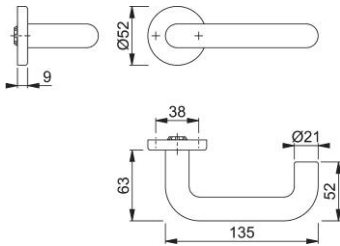

Product data sheet

Paris

K138/15

duraplus

HOPPE nylon handle set on rose without escutcheons for interior doors:

- Bearing: loose door handles, maintenance-free slide bearing
- Connection: HOPPE solid profile spindle
- Base: nylon
- Fixing: concealed, multi-purpose screws
- Special feature: door handles with steel inserts
- **Please note:** for DIN-standard-locks

Article number	87133193
EAN-Code	5051358067264
Country of origin	Italy
CN-Code	39259010
Material	polyamide nylon
Side	
Door thickness	30-49 mm
Spindle size	8 mm
Spindle length	
Finish	F7016 anthracite grey
Range	Core Product Range
Packing unit	1
Outer carton	10