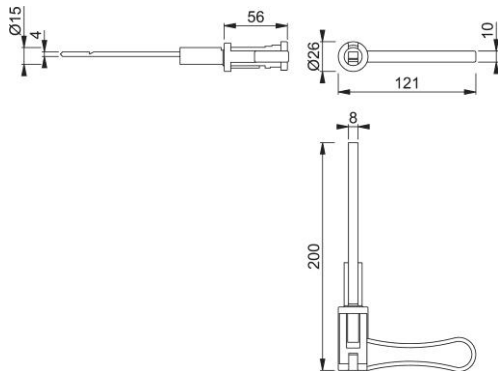

Product data sheet

Plus

AR600-TEMP

ARRONE temporary lever handle set:

- Material: nylon
- Function: temporary lever handle set for residential doors
- Easily fitted and removable

Article number	87127260
Product ref.	AR600-LEVER-TEMP
EAN-Code	5051358063907
Country of origin	India
CN-Code	39259080
Material	polyamide nylon
Unit	pair
Spindle size	8 mm
Spindle length	
Spindle size	8 mm
Finish	RAL 9017 traffic black (ebony black)
Range	ARRONE Range
Packing unit	10
Outer carton	100