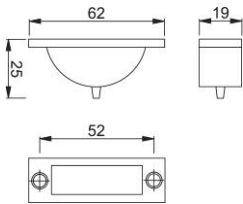

Product data sheet

accessories

AR335

ARRONE easy clean socket:

- Material: Zinc
- Finish: Satin nickel plated
- Fixing: Floor mounted including screws

Article number	87109984
Product ref.	AR335-SNP
EAN-Code	5051358060180
Country of origin	China
CN-Code	83024110
Door type	wooden door
Fixings	2 wooden screws 8x25 mm/ 2x plastic plugs
Dimensions	64x20 mm
Finish	satin nickel plate
Range	ARRONE Range
Packing unit	10
Outer carton	100