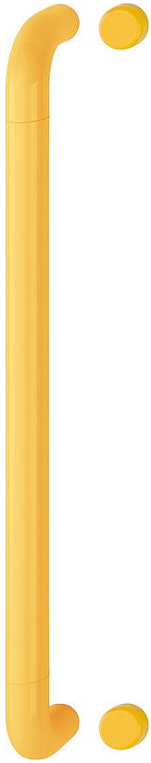

Product data sheet

duraplus

K5030-3

Article number	87109349
EAN-Code	5051358049413
Country of origin	Italy
CN-Code	39259010
Material	polyamide nylon
Door thickness	40-50 mm
Diameter/cross section	34 mm
Fixing distance	600 mm
Diameter	34 mm
Finish	F1004 golden yellow
Range	Core Product Range
Packing unit	0
Outer carton	0

HOPPE nylon straight pull handle:

- Fixing: concealed, pull handle fixing system no. S-4 M12
- Special feature: modular system (3 components), with steel cores