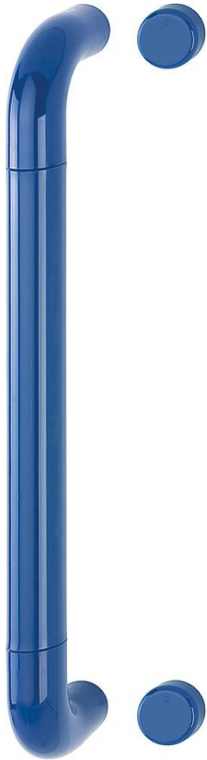

Product data sheet

duraplus

K5030-3

Article number	87109307
EAN-Code	5051358048997
Country of origin	Italy
CN-Code	39259010
Material	polyamide nylon
Door thickness	40-50 mm
Diameter/cross section	34 mm
Fixing distance	425 mm
Diameter	34 mm
Finish	F5002 ultramarine blue (cobalt blue)
Range	Core Product Range
Packing unit	0
Outer carton	0

HOPPE nylon straight pull handle:

- Fixing: concealed, pull handle fixing system no. S-4 M12
- Special feature: modular system (3 components), with steel cores