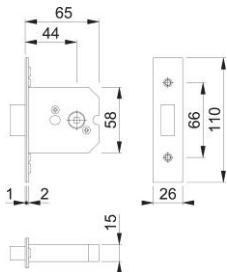

## Product data sheet

Plus

AR8031

ARRONE mortice bathroom deadbolt:

- Function: deadbolt operation
- Forend/strike material: stainless steel
- Forend type: double
- CE Marked: AG0102
- **BS EN 12209:** 2 | X | 8 | 1\* | 0 | F | - | B | 0 | 0 | 0
- Certifire approved: CF5768, CE DOP: HUK0053
- Testing: **BS EN 1634-1.** Assessed for use on up to 60 minute timber fire doors.
- \* The AR8031 series deadbolt has been successfully fire tested with the use of an intumescent kit. The supply and fitting of this intumescent kit is essential to the products compliance with the fire test and CE marking evidence it has gained. HOPPE takes no responsibility for any locks purchased and fitted without sufficient intumescent protection.

Article number	87109139
Product ref.	AR8031-63-SC
EAN-Code	5051358051119
Country of origin	China
CN-Code	83014019
Material	
Door thickness	44 mm
Operation	Half Lever Set
Follower	5 mm bathroom follower
Backset	44 mm
Door type	wooden door
Fixings	Timber door
Corner	square corner
Shape	square
Finish	SCH satin chrome
Face plate finish	F69 satin stainless steel
Range	ARRONE Range
Packing unit	10
Outer carton	60