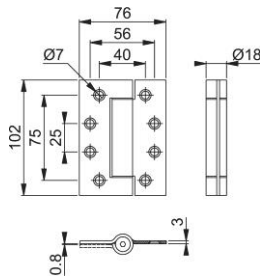

# Plus

AR8280

ARRONE single action spring hinge:

- Material: Stainless Steel
- Shape: Square
- Unit of measure (pack size): Sold as 2 spring hinges and 1 unsprung unit
- Door weight: Suitable for doors weighing up to 40 kg
- Fixing: 24 x pozidrive countersunk wood screws, supplied with allen key for adjustment of spring tension (with use of locking point)

Article number	87109011
Product ref.	AR8280-3PACK-SSS
EAN-Code	5051358047723
Country of origin	China
CN-Code	83021000
Dimension	102x76 mm
Door type	wooden door
Fixings	Timber door
Dimensions	102x75x3 mm
Bearing	spring
Shape	
Leaf corner	square corners
Drill	4 holes template drilled, countersunk
Material thickness	2.5 mm
Finish	Satin Stainless Steel
Range	ARRONE Range
Packing unit	3
Outer carton	24