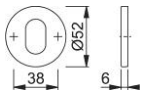

Product data sheet

AR461-ES

ARRONE escutcheon:

- Material: stainless steel grade 304
- Function: escutcheon pair for residential/commercial applications
- Keyhole: oval profile escutcheon 6 mm
- Fixing: 4x20 mm screws

Article number	87108566
Product ref.	AR461/28-PVD
EAN-Code	5051358054073
Country of origin	China
CN-Code	83024110
Material	brass
Door thickness	
Unit	pair
Spindle size	
Spindle length	
(Key)Hole size	oval cylinder
Key hole distance	
Door type	Metal door
Fixings	Metal door
Rose height	6 mm
Finish	PBR-PVD polished brass; PVD coated
Range	ARRONE Range
Packing unit	10
Outer carton	200