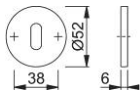

Product data sheet

AR461-ES

ARRONE escutcheon:

- Material: stainless steel grade 304
- Function: escutcheon pair for residential/commercial applications
- Keyhole: lever lock escutcheon 6 mm
- Fixing: 4x20 mm screws

Article number	87108564
Product ref.	AR461/26-PVD
EAN-Code	5051358054059
Country of origin	China
CN-Code	83024110
Material	brass
Door thickness	
Unit	pair
Spindle size	
Spindle length	
(Key)Hole size	lock furniture
Key hole distance	
Door type	Metal door
Fixings	Metal door
Rose height	6 mm
Finish	PBR-PVD polished brass; PVD coated
Range	ARRONE Range
Packing unit	10
Outer carton	200