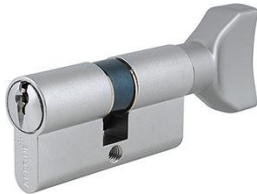

Product data sheet

AR0122

ARRONE Euro profile 6 pin cylinder:

- Cylinder type: Key and turn cylinder
- Keying function: Master keyed
- Number of keys: 2 servant keys
- Testing: **BS EN 1303**, **BS EN 1634** Part 1. Assessed for use on 30, 60, 90 and 120 minutes timber fire doors and 120 minutes on steel fire doors.

Article number	87108360
Product ref.	AR-MK-0122-AA-MNP
EAN-Code	5051358062252
Country of origin	Italy
CN-Code	83014011
Door type	wooden door/metal door
Number of pins	6
Pinning, Keying and Security	6 pin master keyed
Fixings	M5x70 mm
Special function	
Cylinder length	30/30 mm - 60 mm overall length
Keyway section	S - Section
Security	antipick & antidrill
Finish	Matt Nickel Plated
Cylinder finish	Matt Nickel Plated
Finish knob	Matt Nickel Plated
Range	ARRONE Range
Packing unit	1
Outer carton	10