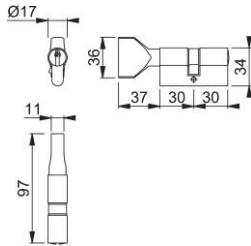

Product data sheet

AR0122

ARRONE Euro profile 6 pin cylinder:

- Cylinder type: Key and turn cylinder
- Keying function: Master keyed
- Number of keys: 2 servant keys
- Testing: **BS EN 1303**, **BS EN 1634** Part 1. Assessed for use on 30, 60, 90 and 120 minutes timber fire doors and 120 minutes on steel fire doors.

Article number	87108360
Product ref.	AR-MK-0122-AA-MNP
EAN-Code	5051358062252
Country of origin	Italy
CN-Code	83014011
Door type	wooden door/metal door
Number of pins	6
Pinning, Keying and Security	6 pin master keyed
Fixings	M5x70 mm
Special function	
Cylinder length	30/30 mm - 60 mm overall length
Keyway section	S - Section
Security	antipick & antidrill
Finish	Matt Nickel Plated
Cylinder finish	Matt Nickel Plated
Finish knob	Matt Nickel Plated
Range	ARRONE Range
Packing unit	1
Outer carton	10