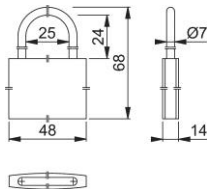

Product data sheet

AB-55/50

ABUS 55 Series Brass Body Padlock:

- 48 mm laminated padlock keyed alike to key number 5501
- 25 mm shackle horizontal clearance
- 24 mm shackle vertical clearance
- 7 mm shackle diameter
- Brass body, hardened steel shackle
- Boxed
- 2 keys

Article number	87108072
Product ref.	55/50KA-5501-B
EAN-Code	4003318028748
Country of origin	Germany
CN-Code	83014011
Unit	single
Size body	width 48 mm x height 68 mm x depth 14 mm
Material Body	brass
Shackle material	hardened steel
Shackle diameter	7 mm
Shackle clearance	25 mm horizontal x 24 mm vertical
Keying	keyed alike
Security	5
Protection	anti-pick
Finish	
Range	branded good
Packing unit	0
Outer carton	0