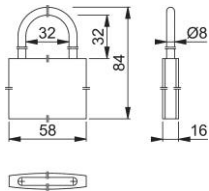

Product data sheet

AB-55/60

ABUS 55 Series Brass Body Padlock:

- 58 mm laminated padlock keyed alike to key number 5601
- 32 mm shackle horizontal clearance
- 32 mm shackle vertical clearance
- 8 mm shackle diameter
- Brass body, hardened steel shackle
- Boxed
- 2 keys

Article number	87107979
Product ref.	55/60KA-5601-B
EAN-Code	4003318028779
Country of origin	Germany
CN-Code	83014011
Unit	single
Size body	width 58 mm x height 84 mm x depth 16 mm
Material Body	brass
Shackle material	hardened steel
Shackle diameter	8 mm
Shackle clearance	32 mm horizontal x 32 mm vertical
Keying	keyed alike
Security	6
Protection	anti-pick
Finish	
Range	branded good
Packing unit	0
Outer carton	0