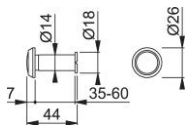

### accessories

AR539

ARRONE door viewer:

- Material: brass
- Fixing: morticed
- Viewing angle: 180°

Article number	87107689
Product ref.	AR539A-PC
EAN-Code	5051358021297
Country of origin	China
CN-Code	83024110
Material	brass
Door thickness	35-60 mm
Door thickness	35-60 mm
Size body	Ø12 mm
Finish	PCH polished chrome
Range	ARRONE Range
Packing unit	20
Outer carton	600