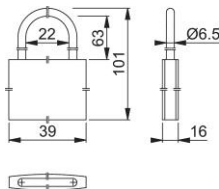

Product data sheet

AB-65/40

ABUS 65 Series Brass Padlock:

- 40 mm brass padlock with long shackle and keyed alike to key number 406
- 22 mm shackle horizontal clearance
- 63 mm shackle vertical clearance
- 6 mm shackle diameter
- Body made from solid brass
- Shackle made from hardened steel with NANO PROTECT™ coating
- Boxed
- 2 keys

Article number	87107630
Product ref.	65/40HB63KA-406-B
EAN-Code	4003318047794
Country of origin	Germany
CN-Code	83011000
Unit	single
Size body	width 39 mm x height 101 mm x depth 16 mm
Material Body	brass
Shackle material	hardened steel
Shackle diameter	6.5 mm
Shackle clearance	22 mm horizontal x 63 mm vertical
Keying	keyed alike
Security	5
Protection	anti-pick
Finish	
Range	branded good
Packing unit	0
Outer carton	0