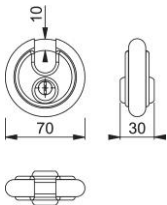

Product data sheet

AB-26/70

ABUS 26 Series Diskus Padlock:

- 70 mm Diskus padlock
- 19.5 mm shackle horizontal clearance
- 17 mm shackle vertical clearance
- 10 mm shackle diameter
- Shackle made from special alloy hardened steel
- Heavy duty stainless steel body
- Sophisticated Diskus welded seam for highest break resistance
- Carded
- 2 keys

Article number	87107389
Product ref.	26/70-C
EAN-Code	4003318321788
Country of origin	Germany
CN-Code	83014011
Unit	single
Size body	width 71 mm x height 71 mm x depth 30 mm
Material Body	stainless steel
Shackle material	hardened steel
Shackle diameter	10 mm
Shackle clearance	19.5 mm horizontal x 17 mm vertical
Keying	Keyed to Differ
Security	8
Protection	anti-pick/cutter, drill, impact, saw, pull resistant
Finish	
Range	branded good
Packing unit	0
Outer carton	0