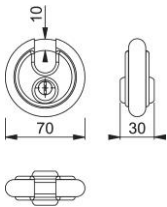

Product data sheet

Plus

AB-26/70

ABUS 26 Series Diskus Padlock:

- 70 mm Diskus padlock
- 19.5 mm shackle horizontal clearance
- 17 mm shackle vertical clearance
- 10 mm shackle diameter
- Shackle made from special alloy hardened steel
- Heavy duty stainless steel body
- Sophisticated Diskus welded seam for highest break resistance
- Carded
- 2 keys

Article number	87107389
Product ref.	26/70-C
Country of origin	Germany
CN-Code	83014011
Unit	single
Size body	width 71 mm x height 71 mm x depth 30 mm
Material Body	stainless steel
Shackle material	hardened stainless steel
Shackle diameter	10 mm
Shackle clearance	19.5 mm horizontal x 17 mm vertical
Keying	Keyed to Differ
Security	8
Protection	anti-pick/cutter, drill, impact, saw
Finish	silver
Range	branded good
Packing unit	0
Outer carton	0