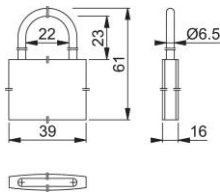

Product data sheet

AB-65/40

ABUS 65 Series Brass Padlock:

- 40 mm brass padlock
- 22 mm shackle horizontal clearance
- 22 mm shackle vertical clearance
- 6 mm shackle diameter
- Body made from solid brass
- Shackle made from hardened steel with NANO PROTECT™ coating
- Carded
- 2 keys

Article number	87107317
Product ref.	65/40-C
EAN-Code	4003318098529
Country of origin	Germany
CN-Code	83011000
Unit	single
Size body	width 39 mm x height 61 mm x depth 16 mm
Material Body	brass
Shackle material	hardened steel
Shackle diameter	6.5 mm
Shackle clearance	22 mm horizontal x 23 mm vertical
Keying	Keyed to Differ
Security	5
Protection	anti-pick
Finish	
Range	branded good
Packing unit	0
Outer carton	0