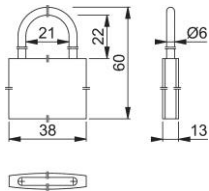

Product data sheet

AB-55/40

ABUS 55 Series Brass Body Padlock:

- 48 mm laminated padlock keyed alike to key number 5501
- 25 mm shackle horizontal clearance
- 24 mm shackle vertical clearance
- 7 mm shackle diameter
- Brass body, hardened steel shackle
- Boxed
- 2 keys

Article number	87107295
Product ref.	55/40-C
EAN-Code	4003318350771
Country of origin	Germany
CN-Code	83014011
Unit	single
Size body	width 38 mm x height 60 mm x depth 13 mm
Material Body	brass
Shackle material	hardened steel
Shackle diameter	6 mm
Shackle clearance	21 mm horizontal x 22 mm vertical
Keying	Keyed to Differ
Security	4
Protection	anti-pick
Finish	
Range	branded good
Packing unit	0
Outer carton	0