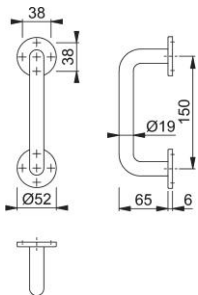

Product data sheet

Plus

AR2023/ROSE

ARRONE pull handle on rose:

- Material: aluminium
- Fixing: bolt through and wood screw fixing with rose cover

Article number	87105920
Product ref.	AR2023/150CF/BF-SAA
EAN-Code	5051358010611
Country of origin	Italy
CN-Code	83024110
Material	aluminium
Door thickness	
Unit	single
Diameter/cross section	19 mm
Fixing distance	150 mm
Diameter	19 mm
Door type	
Fixings	bolt fixing/concealed fixing
Fixing distance	150 mm
Finish	SAA satin anodised aluminium
Range	ARRONE Range
Packing unit	1
Outer carton	1