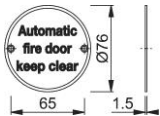

Product data sheet

accessories

AR915-SIGN

ARRONE stainless steel information sign:

- with lettering
- 76 mm diameter

Article number	87105714
Product ref.	AR915-SIGN-SSS
EAN-Code	5051358034815
Country of origin	China
CN-Code	83100000
Door type	
Fixings	
Diameter	76 mm
Drill	2 screw holes countersunk
Icon	Automatic fire door keep clear
Finish	polished stainless steel
Range	ARRONE Range
Packing unit	10
Outer carton	100