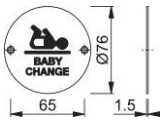

## accessories

AR913-SIGN

ARRONE stainless steel information sign:

- with lettering and pictogram
- 76 mm diameter

Article number	87105708
Product ref.	AR913-SIGN-SSS-A2
EAN-Code	5051358034655
Country of origin	China
CN-Code	83100000
Door type	wooden door
Fixings	Timber door
Diameter	76 mm
Drill	2 screw holes countersunk
Icon	Baby changing
Finish	Satin Stainless Steel
Range	ARRONE Range
Packing unit	10
Outer carton	100