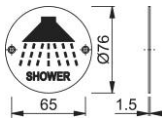

Product data sheet

accessories

Perform

AR911S

ARRONE stainless steel information sign:

- With lettering and pictogram
- Fixing: visible, multi-purpose screws

Article number	87105704
Product ref.	AR911-SIGN-SSS-A2
EAN-Code	5051358034471
Country of origin	China
CN-Code	83100000
Material	stainless steel: grade 316
Dimension	Ø76 mm
Door type	wooden door
Fixings	Timber door
Diameter	76 mm
Drill	2 screw holes countersunk
Icon	Shower
Finish	SSS Satin Stainless Steel
Range	ARRONE Range
Packing unit	10
Outer carton	100